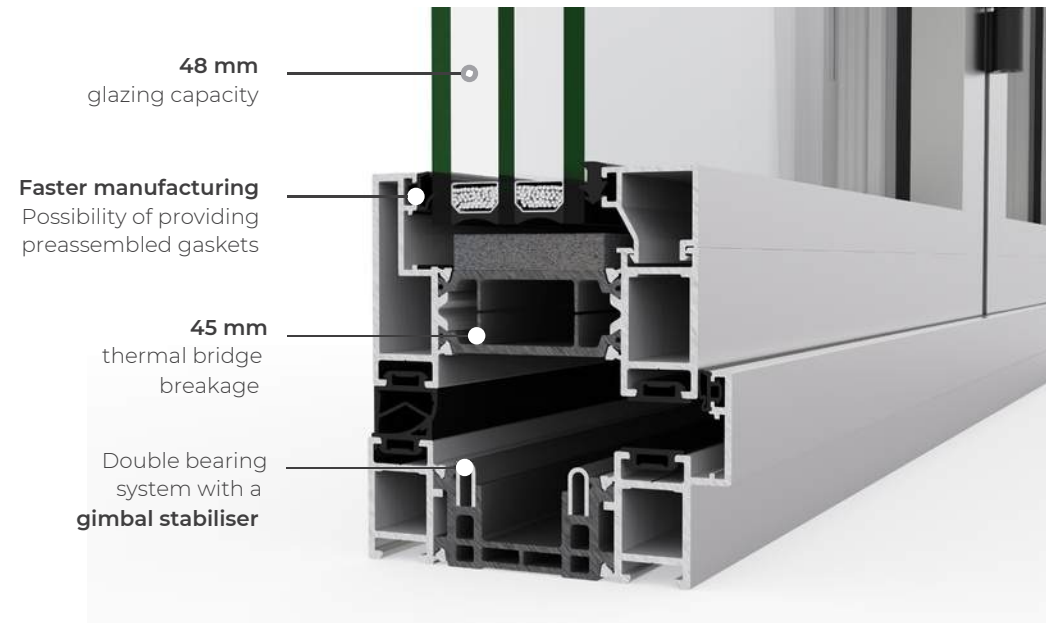

SPECIFICATION

CONFIGURATIONS

SINGLE, FRENCH, SIDELIGHTS, TOP LIGHTS

SIGHTLINES

49MM SASH

GLAZING

MAX. 48 MM, MIN. 25 MM

MAXIMUM SASH DIMENSIONS

WIDTH (L) 1200 MM, HEIGHT (H) 3000 MM

MAXIMUM SASH WEIGHT

120 KG

COLOUR

POWDER COATING RAL FINISH
STANDARD 7016M, 9005M, 9016G
AVAILABLE IN 150+ RAL FINISHES
TEXTURED FINISH AVAILABLE
SPLIT COLOR FOR INTERIOR/EXTERIOR
WOOD EFFECT POWDER COATING
ANODIZED ALUMINIUM

BFRC Rating

kWh/(m²·yr)

≥20	A ++
>10 to 20	A +
0 to <10	A ✓
-10 to <0	B
-20 to <-10	C
-30 to <-20	D
-50 to <-30	E

FEATURES		
Transmittance		Uw ≥ 0.8 (W/m²K)
Acoustic insulation		Rw up to 41 dB
Air permeability		Class 4
Water tightness		Class E750
Wind resistance		Class C3

PAS24