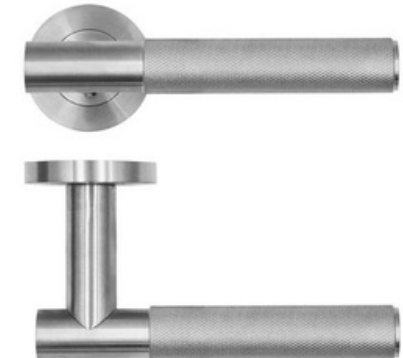

CORNER

HINGED+FIXED

POCKET

HINGED WITH SIDELIGHTS

2 PANE SLIDING

PIVOT WITH SIDELIGHTS

CONFIGURATIONS

CONFIGURATIONS

CONFIGURATIONS

HARDWARE

BLACK

BRONZE

GOLD

SILVER

BLACK SNIB TURN

BRONZE SNIB TURN