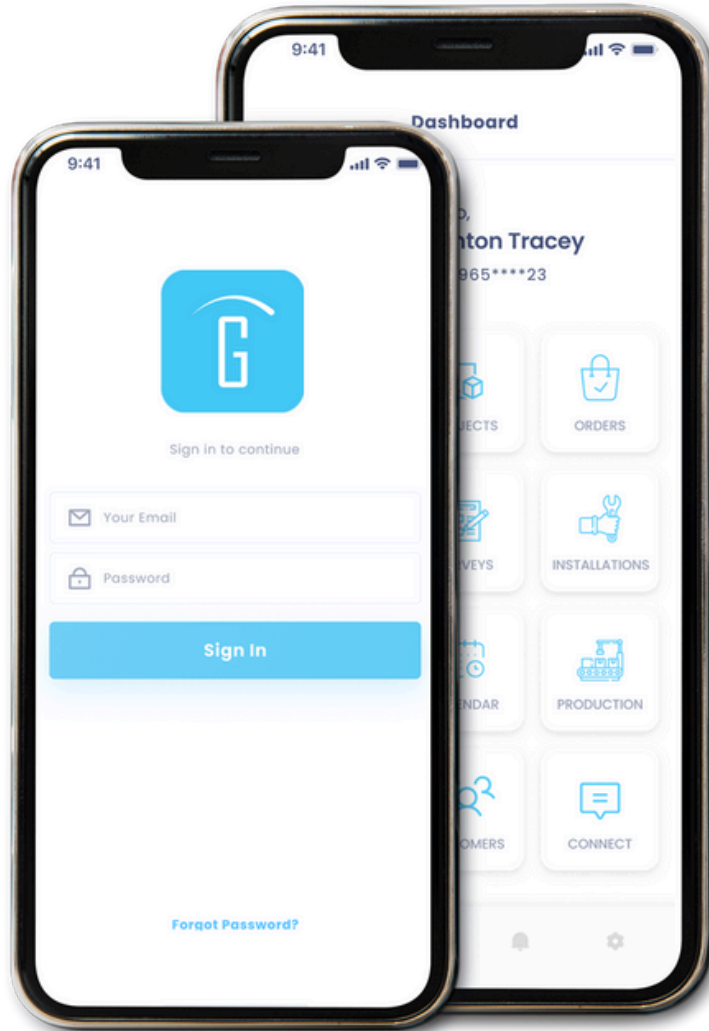

INTEGRATED WITH FRAME:

WIDTH 2500MM

COLOUR

BLACK 9005, GREY 7016, CUSTOM RAL

OPTIONS:

- INTEGRATED WITHIN THE TRACK OF SLIDING DOORS SO ITS HALF THE WIDTH OF THE APERTURE
- INTEGRATED WITH FRAME WHICH IS ATTACHED TO THE FRAME FULL WIDTH

GLIDELINE GO

KEEP UP TO DATE WITH YOUR
GLAZING PROJECTS WITH
GLIDELINE GO

Introducing GlidelineGO – the ultimate system designed to streamline your glazing order management process. With GlidelineGO, customers and trade partners can effortlessly create, track, and manage orders, while enjoying the convenience of approving drawings and making payments directly within the app.

Efficiency and ease-of-use are at the heart of GlidelineGO. Whether you're an architect, contractor, or glazing professional, this powerful app empowers you to take control of your glazing projects, ensuring a seamless experience from start to finish.